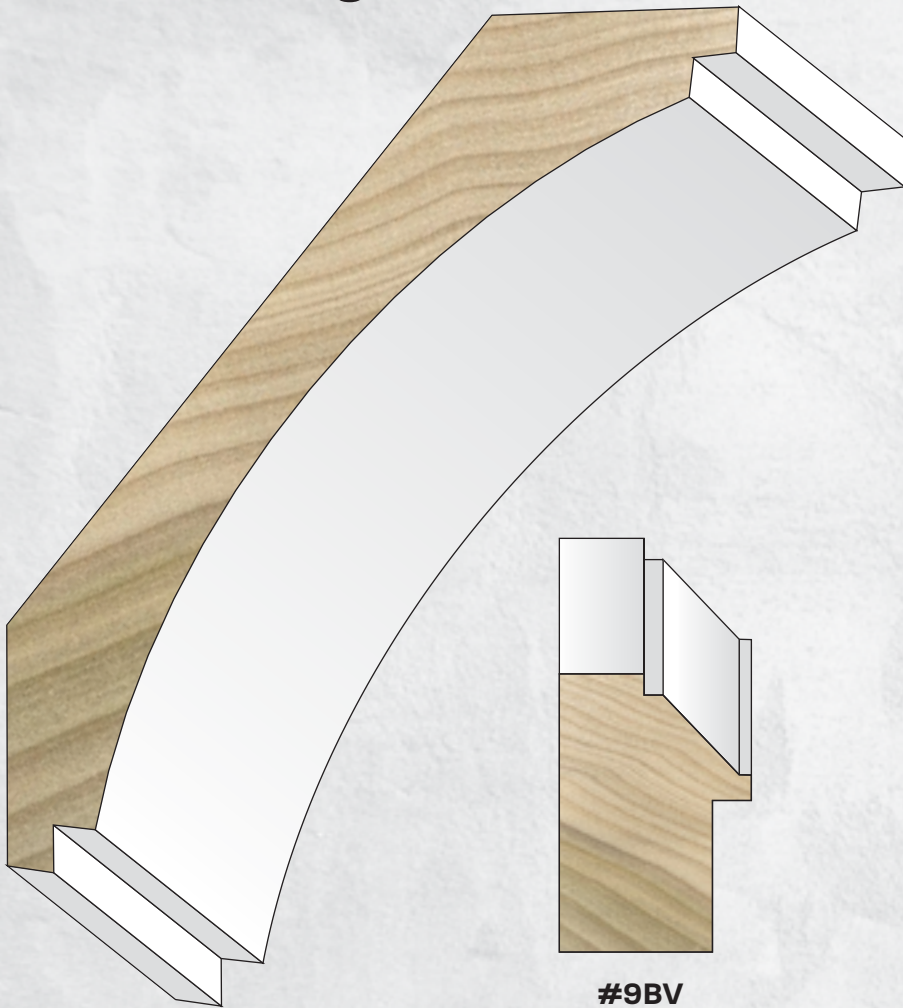

#90432 E2E Casing

Uptown Series Collection

Bevel Family

#L6PC
Bevel Crown
1-1/8" x 5-7/8"
(FJ Poplar)

#9BV
Bevel Back Band
1" x 1-1/2"
(FJ Poplar)

#8076
Bevel Base
11/16" x 5-1/4"
(FJ Poplar)

#8071
Bevel Casing
13/16" x 3-1/4"
(FJ Poplar)