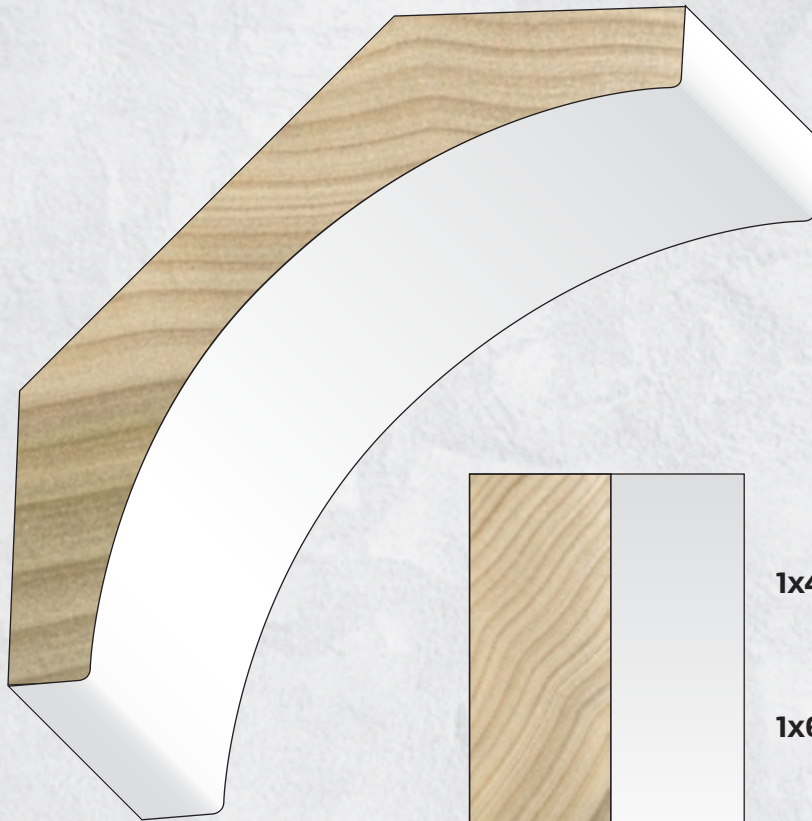

Uptown Series Collection

Loft Family

**#8065
Base**
5/8" x 5-1/2"
(FJ Poplar)

**#8066
Back Band**
1" x 1"
(FJ Poplar)

**#8063
Casing**
3/4" x 3-1/4"
(FJ Poplar)

**#8069
Cove Crown**
1-3/16" x 5"
(FJ Poplar)