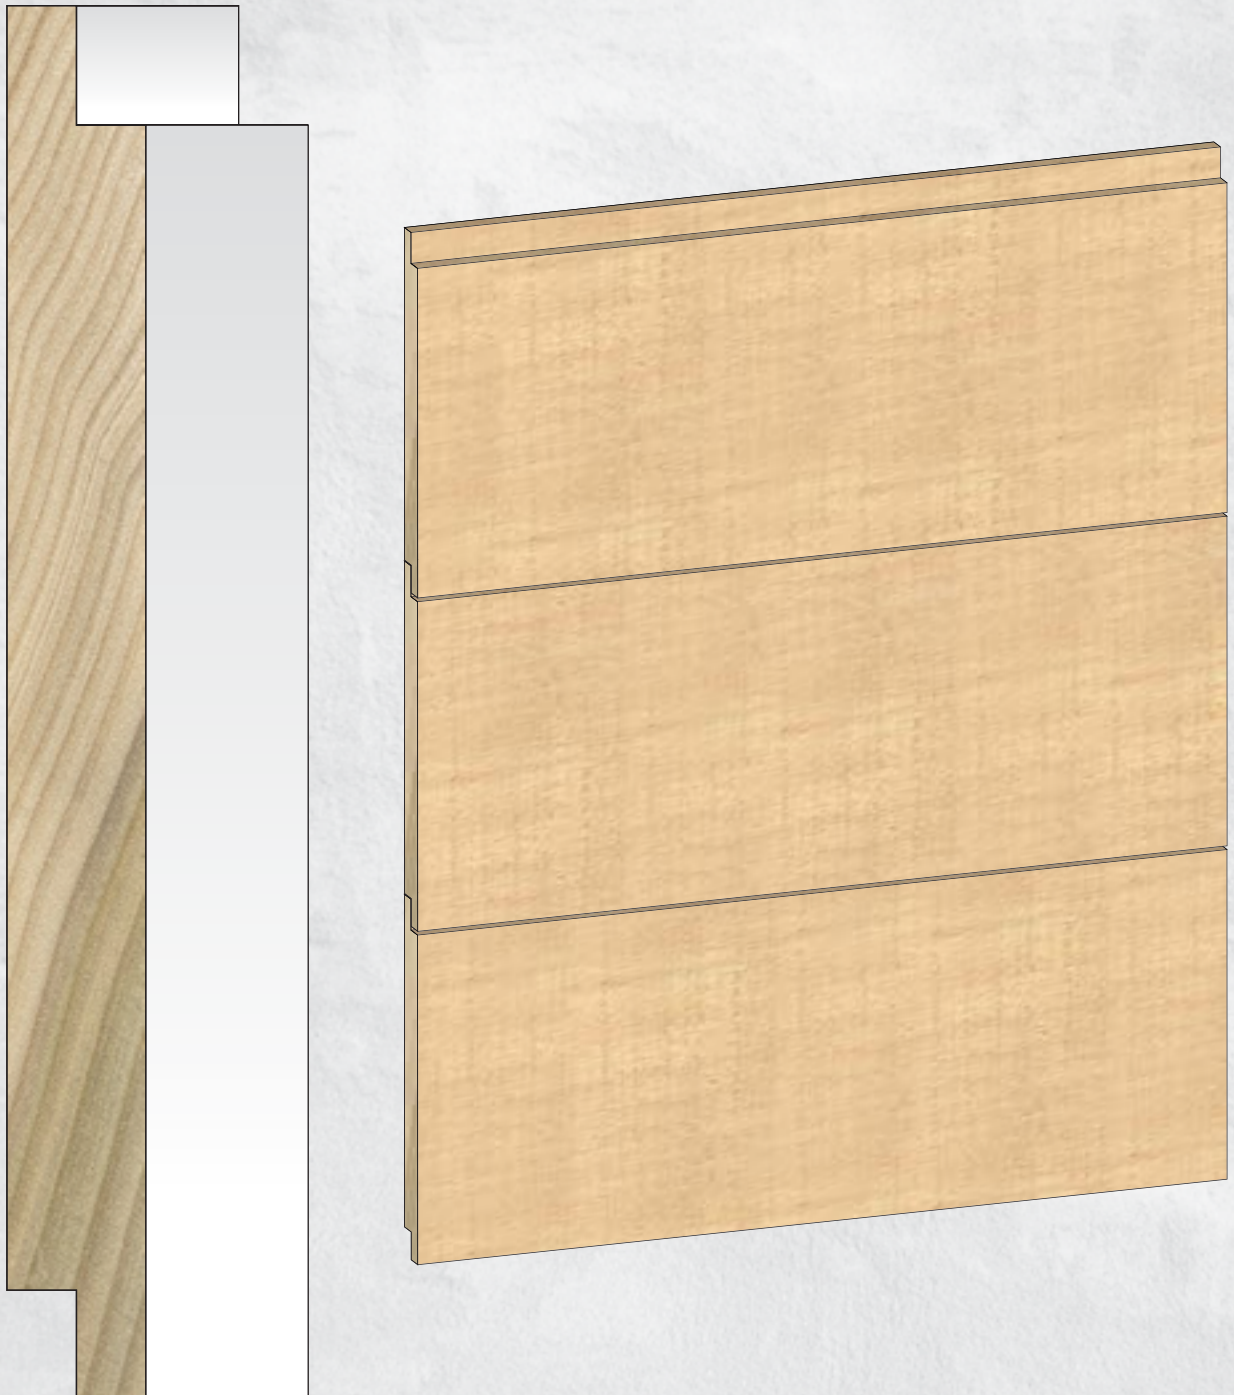

1x8SHN
In The Rough
3/4" X 7-1/4"
Nickel Gap
(Poplar)